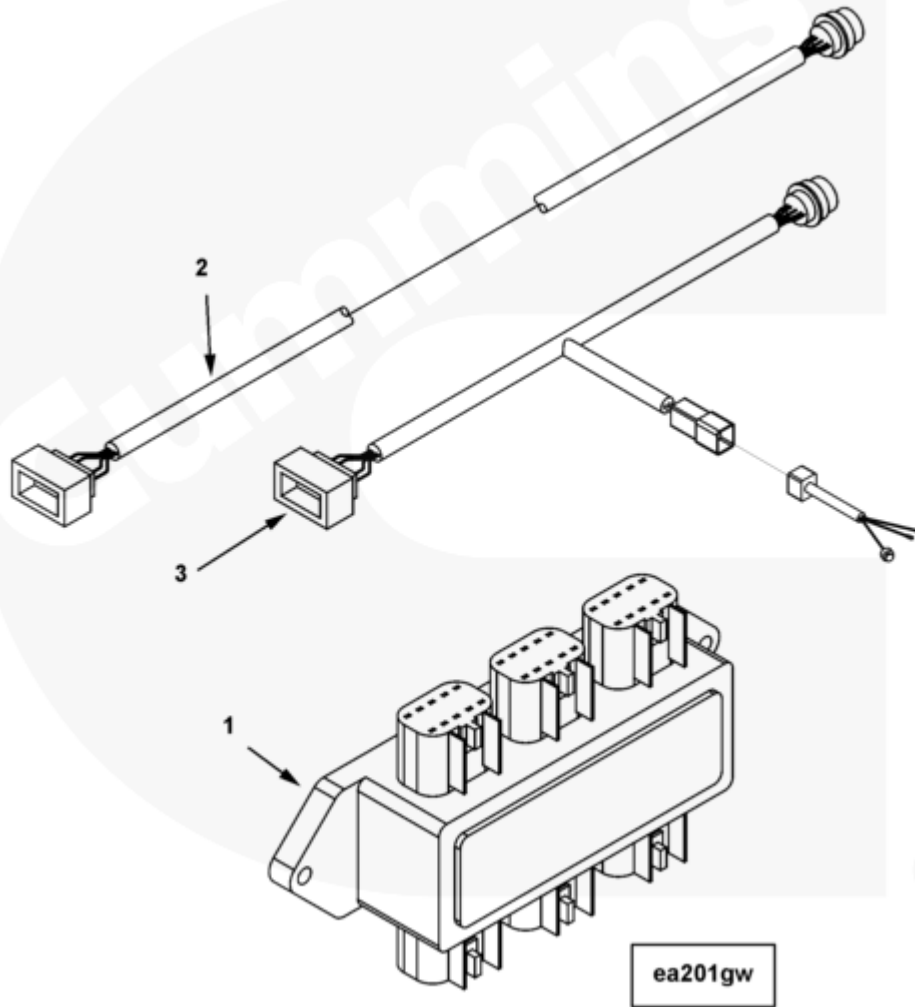

Parts Catalog - Option Detail

Electronic Parts Catalog - Option Detail				
Option	Group	Graphic	Film Card	Date
EA2063-02	21.01.1	ea201gw	II	04-SEP-04
Engines	ISM CM570, ISM CM570/870, ISM CM875, ISM CM876, ISM CM876 E, ISM11 CM876 M103, ISM11 CM876 SN, M11 CELECT, M11 CELECT PLUS, M11 MECHANICAL, QSM11 CM570, QSM11 CM876			

©Cummins Inc

[SMALL](#) | [MEDIUM](#) | [LARGE](#)

Cart	Ref No	Part Number	Part Description	Required	Remarks
View My Cart					
		EA2063-02	Main Extension Harness		
					Main Extension Harness

					Engine Family: M11 Series
					with Smartcraft Operating
					System
					Engine Cylinders: 6
					Harness Length: 12.2 m
					(40 FT)
					Harness Description: Main
					Station Extension Harness
					with Key Switch Break Out
					Connector Adaptor Harness and
					Junction Box
					Harness Supplied: In Kit
<input type="checkbox"/>	1	3969773	Junction Box	1	
<input type="checkbox"/>	2	3969775	Wiring Harness	1	
<input type="checkbox"/>	3	3976253	Wiring Harness	1	
<input type="checkbox"/>	4	3976256	Wiring Harness	1	